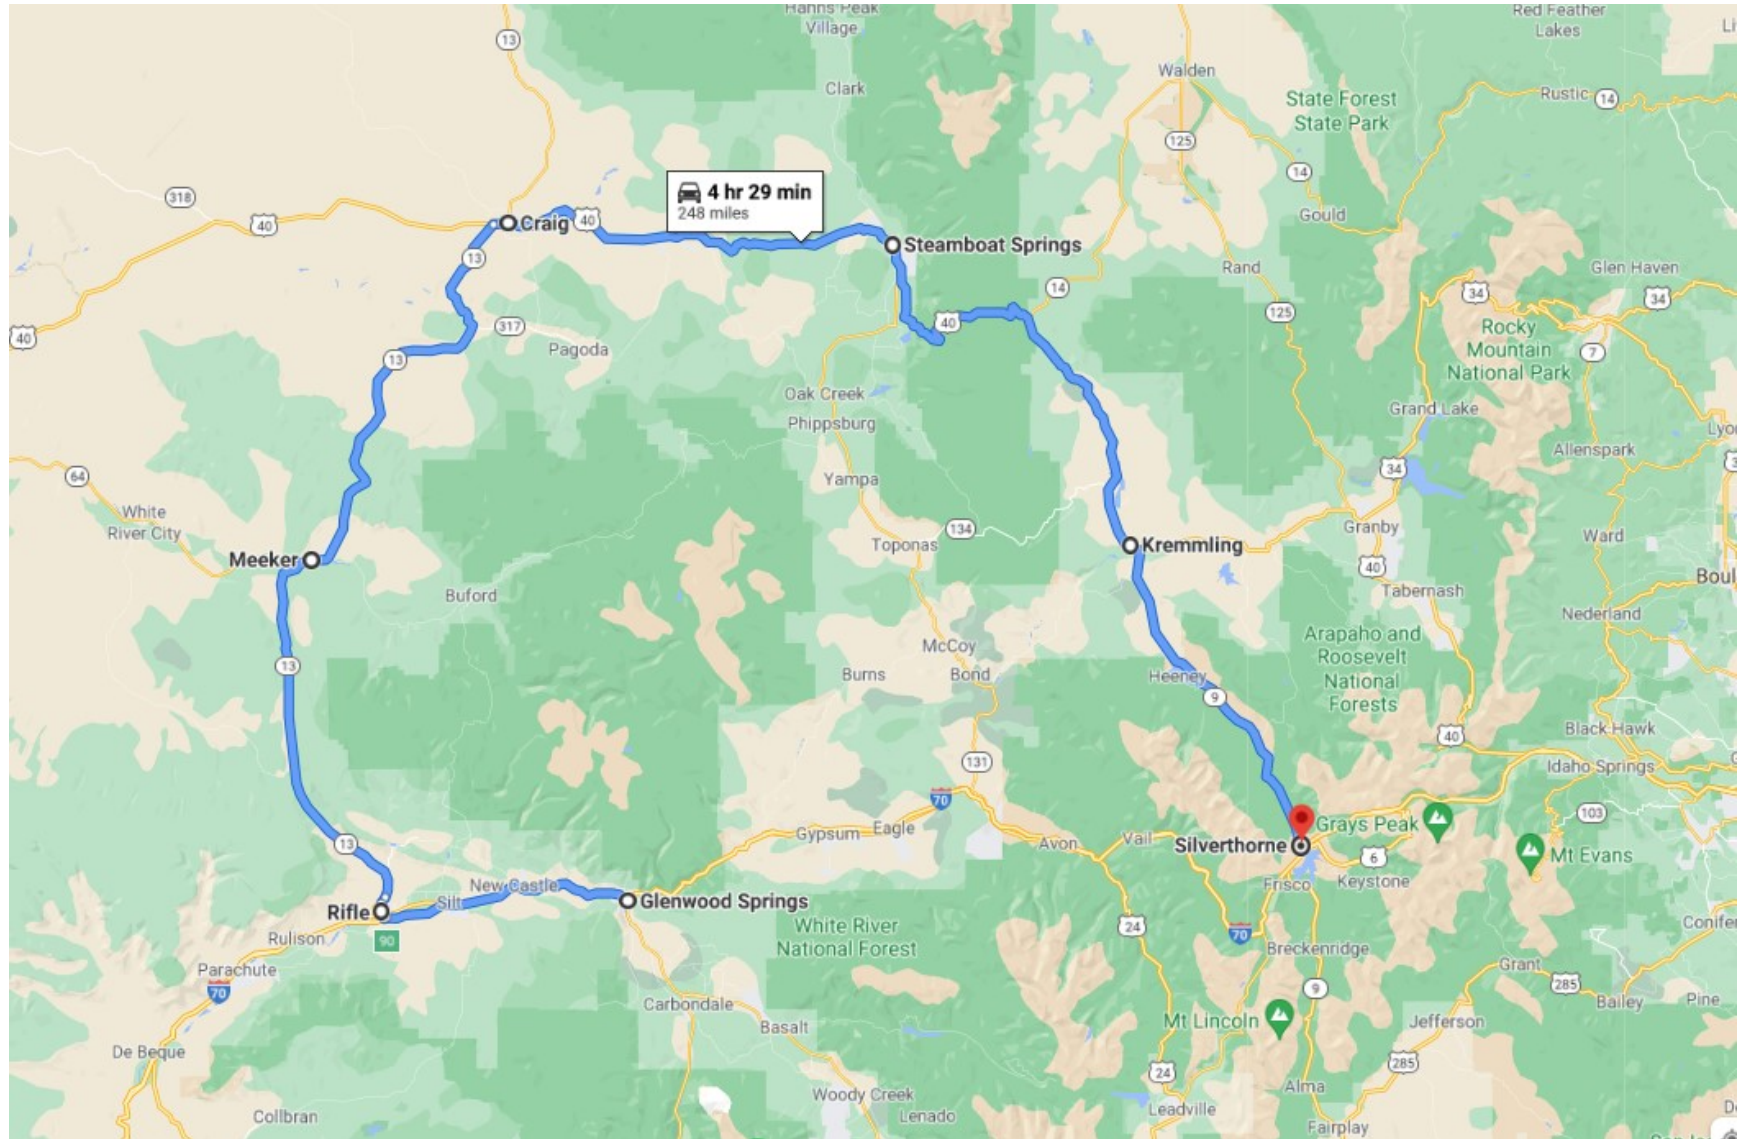

ALTERNATE ROUTE – Silverthorne to Glenwood Springs

(Silverthorne- Kremmling 37 miles on Hwy 9 / Kremmling-Steamboat 50 miles on Hwy40/ Steamboat-Craig 41 miles on Hwy40 / Craig- Meeker 50 miles on Hwy13 / Meeker- Rifle 41 miles on Hwy13 then east on Interstate 70 to Glenwood Springs). If already west of Silverthorne or in Vail area: Wolcott-Steamboat on Hwy 131.